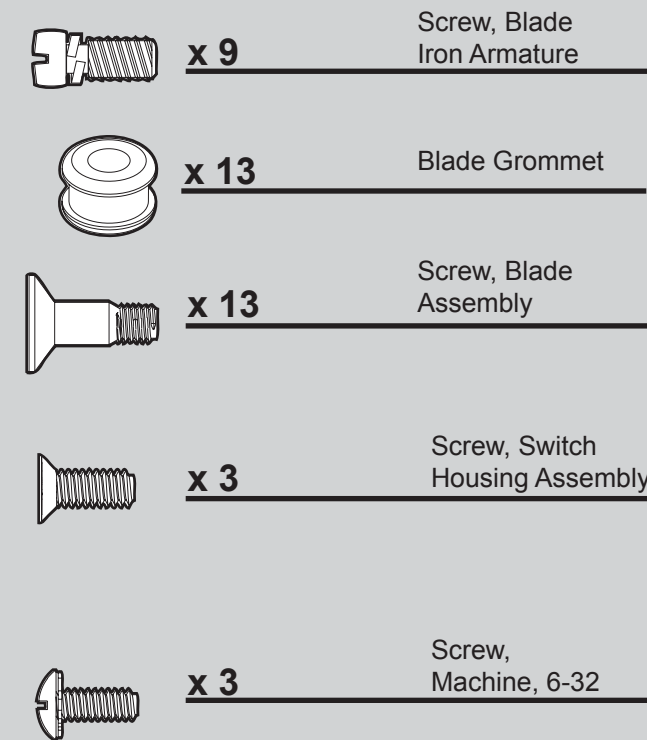

Hardware

(Drawn to Scale)

Fan Parts

(Not Drawn to Scale)

PARTS GUIDE

Hunter

Using this Parts Guide, make sure all parts are included in the box. If parts are missing, DO NOT RETURN

THIS ITEM TO THE STORE, call 888-830-1326 for assistance.

THIS PARTS GUIDE IS FOR REFERENCE ONLY. REFER TO THE INSTALLATION MANUAL FOR FULL ASSEMBLY INSTRUCTIONS.

Parts List	Model #	22375	22376
	Asm. Dwg. #	97699-01	97699-02
	Finish	White	New Bronze
Item Name	Qty	Part #	Part #
Hanger Bracket Assembly	1	73846-01	73846-01
Motor Housing	1	92511-01	92511-01
Housing Cover Screw	4	74508-37	74508-37
Switch Housing Assembly	1	99035-03	99035-30
Blade Iron Set	1	92803-04	92803-04
Blade Set	1	88487-01	88487-02
Screw, Blade Iron Armature	9	63755-05	63755-05
Hardware Kit	1	97699-00-860	97699-00-861
Wood Screw			
Flat Washer			
Mounting Isolator			
Locking Screw			
Blade Grommet			
Blade Assembly Screw			
Screw, Machine, 6-32			
Wire Connector			
Screw, Switch Housing Assembly			
Balancing Kit	1	07570-01	07570-01
Cap, Switch Housing	1	73853-01	73853-01
Plug Button	1	73854-01	73854-01
Dummy Terminal, Male	1	08198-01	08198-01
Dummy Terminal, Female	1	08200-01	08200-01
Light bulb / Bulb	2	77646-04	77646-04
Globe/Shade	1	84886-16	84886-05

Materiales

(no dibujados a escala)

x 2

3" Tornillo, de madera

x 2

1.5" Tornillo,
de madera

x 4

Arandela, plana